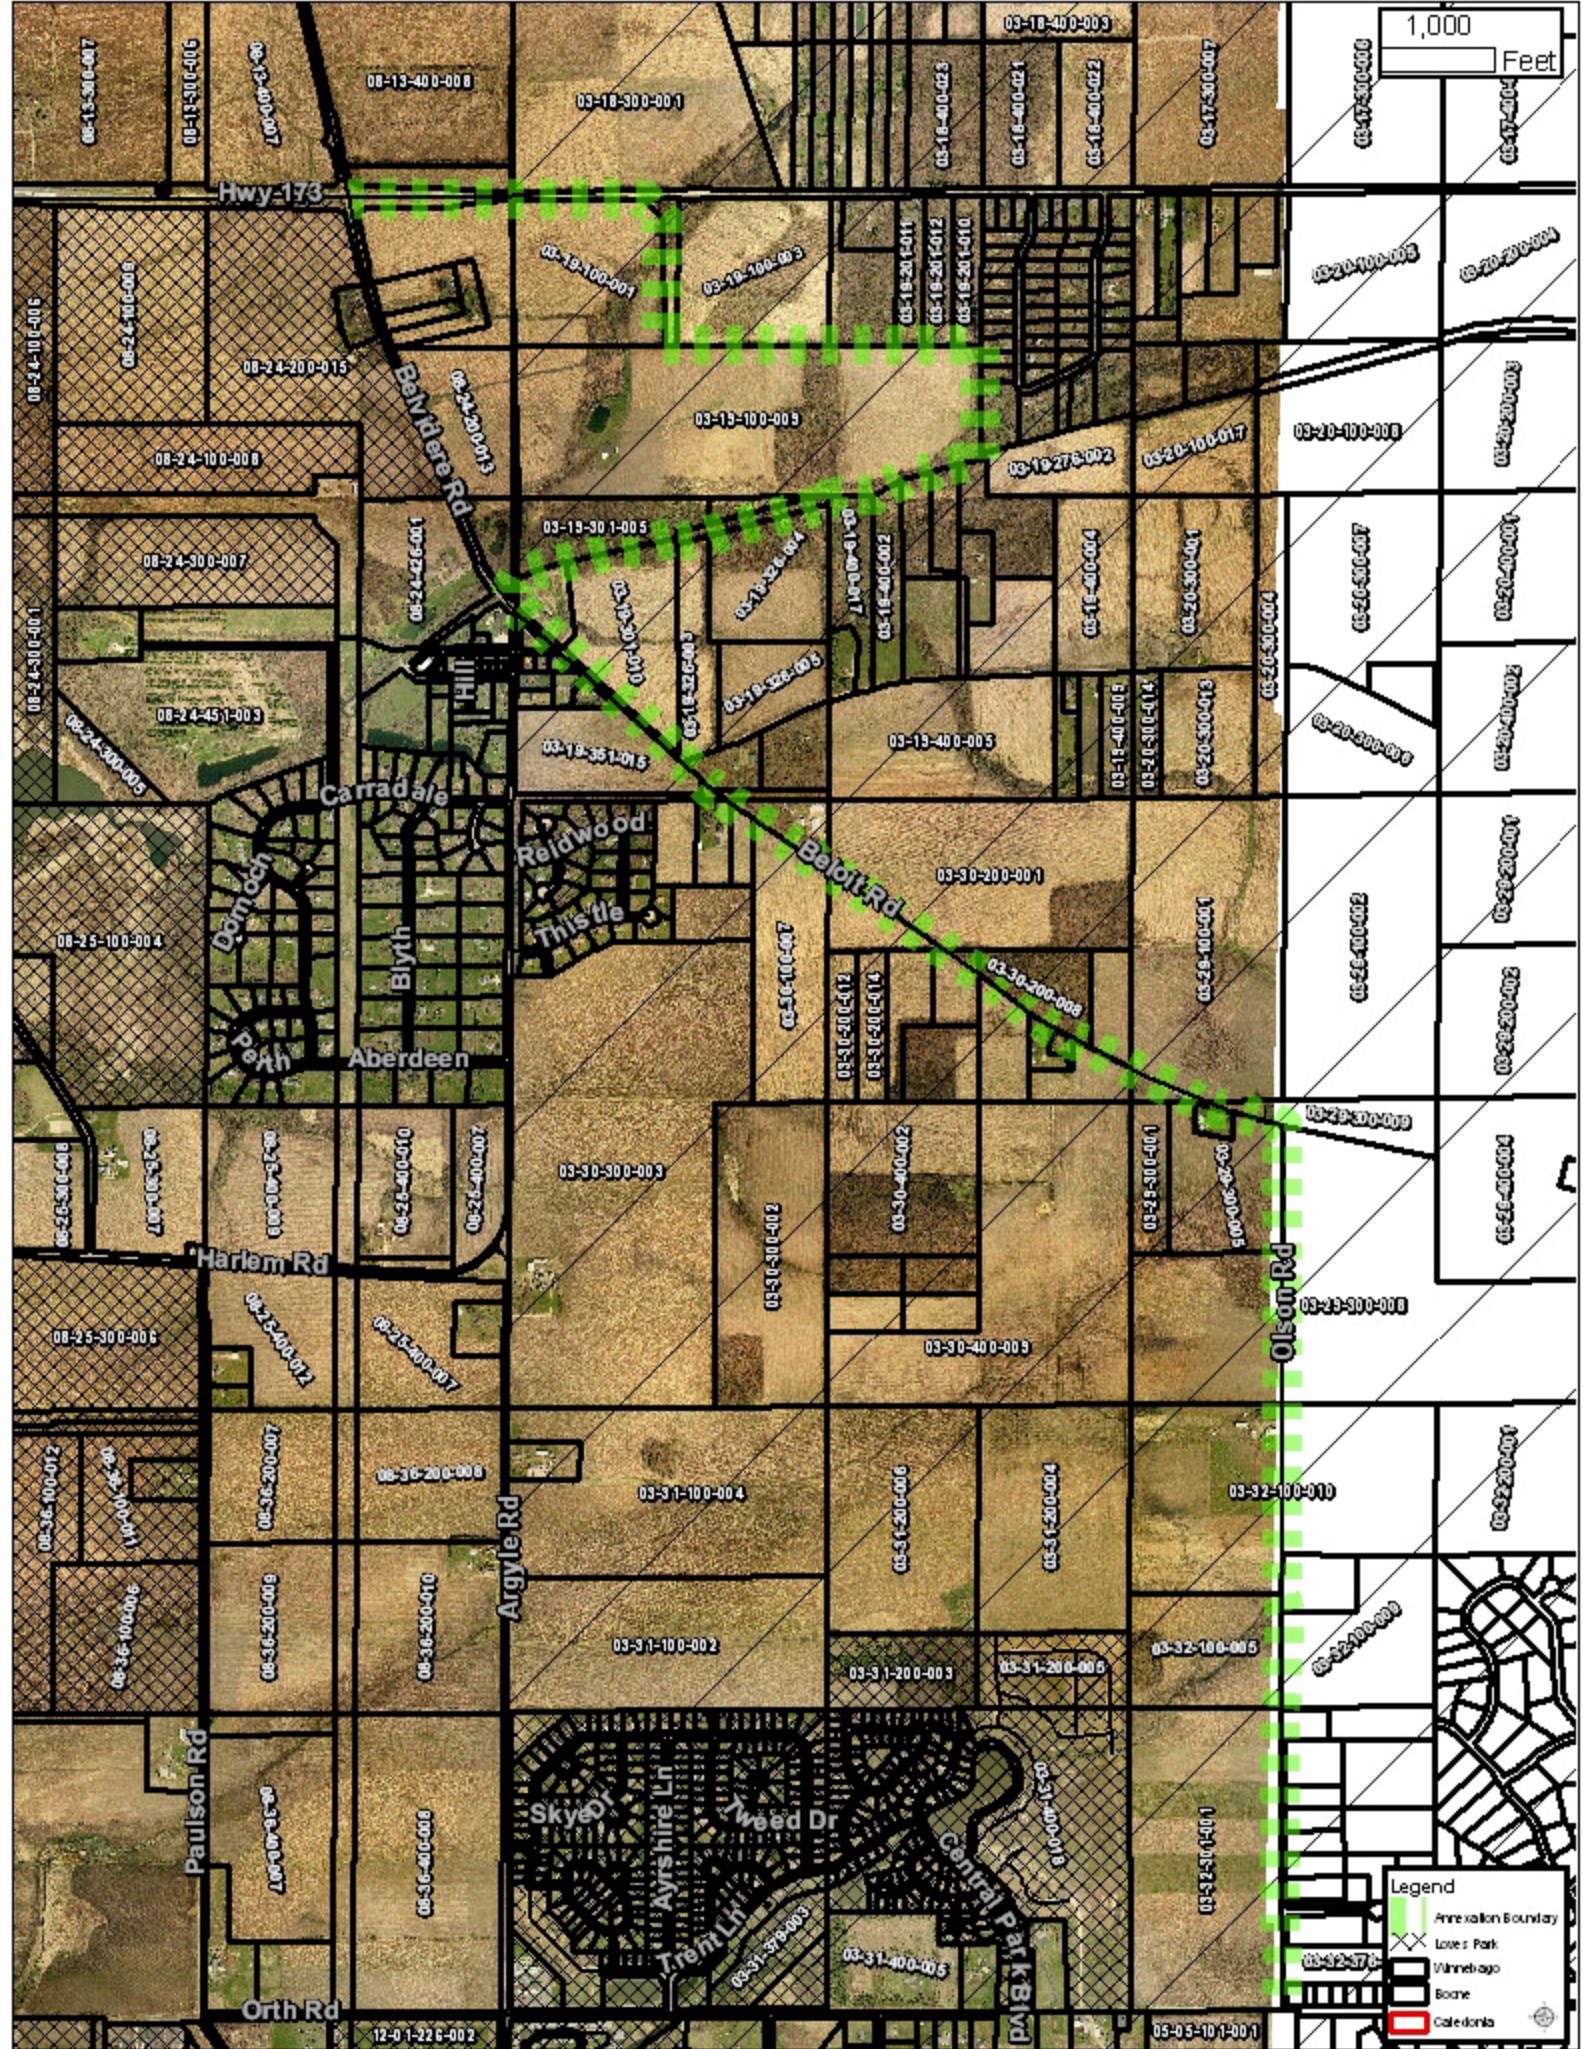

1,000 Feet

Legend

- Annexation Boundary
- Lots: Park
- Winnepago
- Borne
- Caledonia